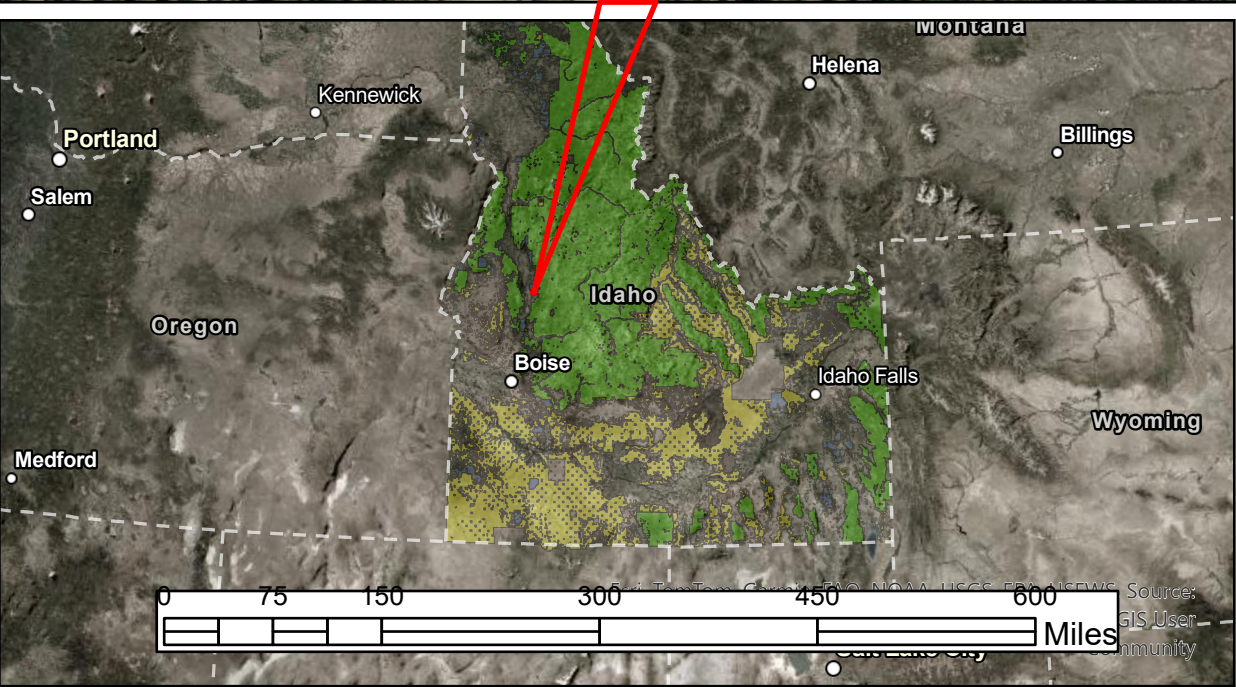

BLM ID Surface Management Agency

- ID_Detailed_Streams
- Bureau of Land Management (BLM)
- US Forest Service (USFS)
- STATEFG
- State

PropertyNa

- Lot 2 - 9.781 acres

Source: Esri, Maxar, Earthstar Geographics, and the GIS User Community, Esri Community Maps, Garmin, SafeGraph, US Census Bureau, USDA, USFWS