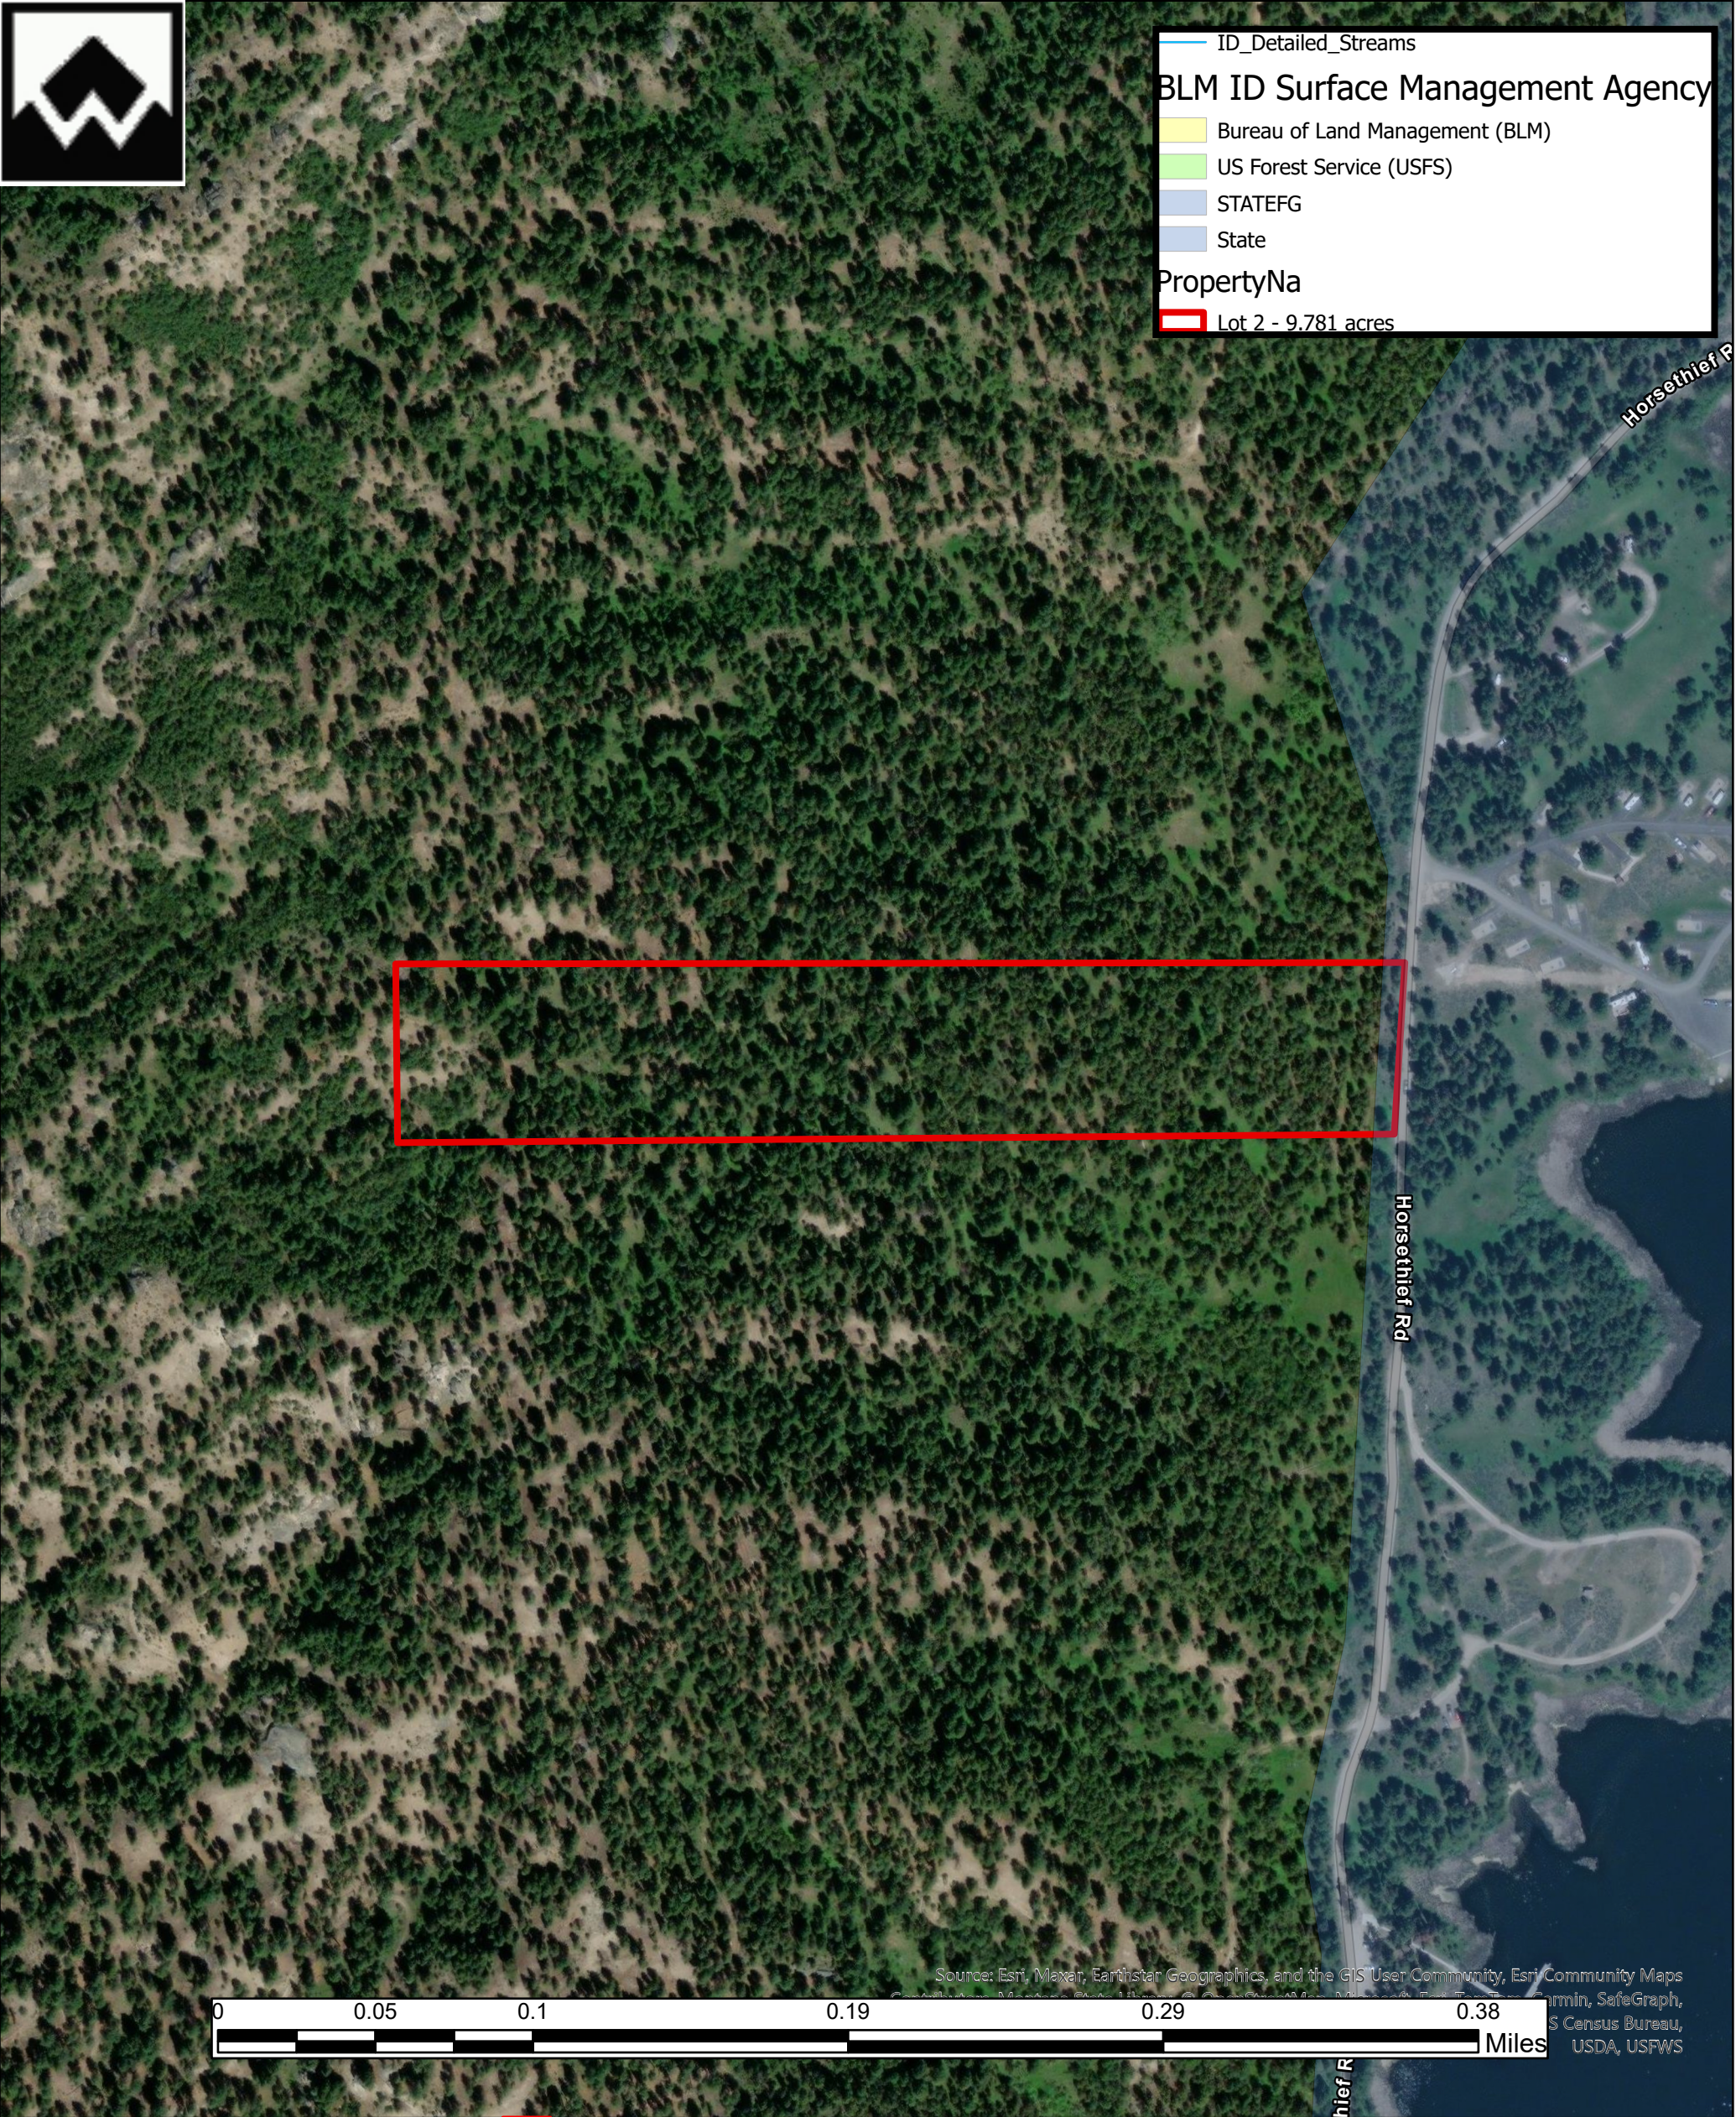

BLM ID Surface Management Agency

- ID_Detailed_Streams
- Bureau of Land Management (BLM)
- US Forest Service (USFS)
- STATEFG
- State

PropertyNa

- Lot 2 - 9.781 acres

Source: Esri, Maxar, Earthstar Geographics, and the GIS User Community, Esri Community Maps, Garmin, SafeGraph, US Census Bureau, USDA, USFWS

Date Exported: 5/30/2024 2:15
Created by: Jayden Wilks