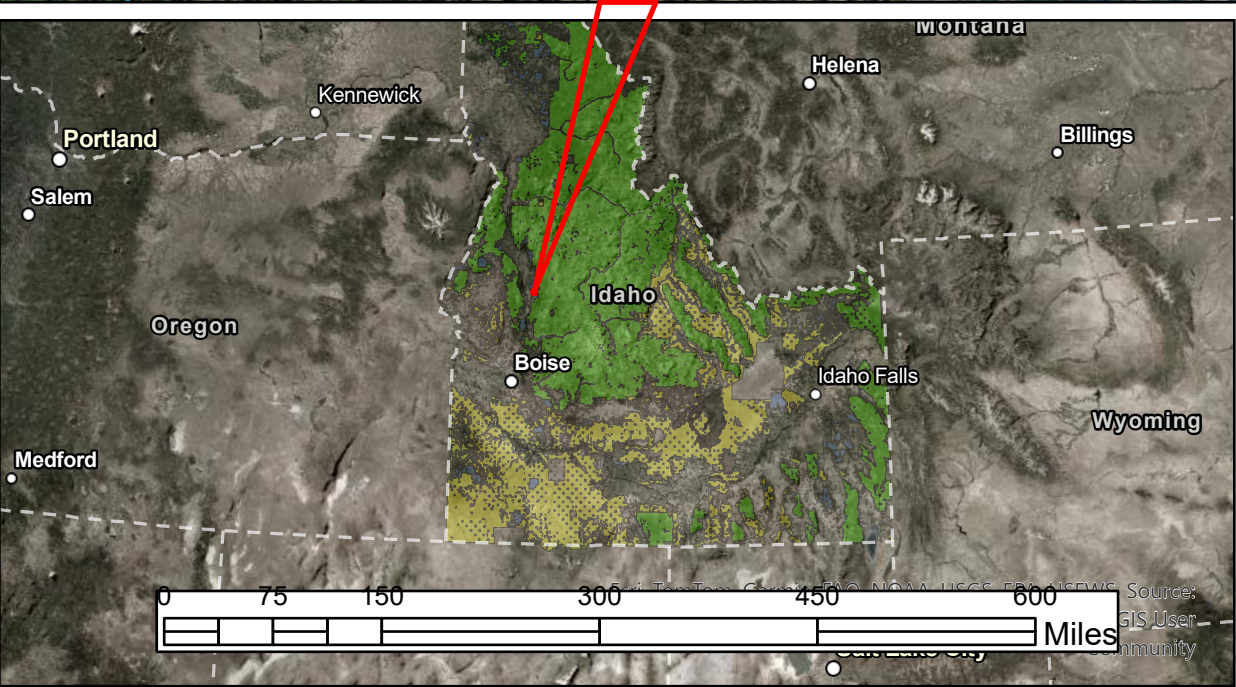

— ID_Detailed_Streams

BLM ID Surface Management Agency

- Bureau of Land Management (BLM)
- US Forest Service (USFS)
- STATEFG
- State

PropertyNa

- Lot 1 - 21.378

Source: Esri, Maxar, Earthstar Geographics, and the GIS User Community, Esri Community Maps Library, © OpenStreetMap, Microsoft, Esri, TomTom, Garmin, SafeGraph, Swire, SA, USGS, Bureau of Land Management, EPA, NPS, US Census Bureau, USDA, USFWS