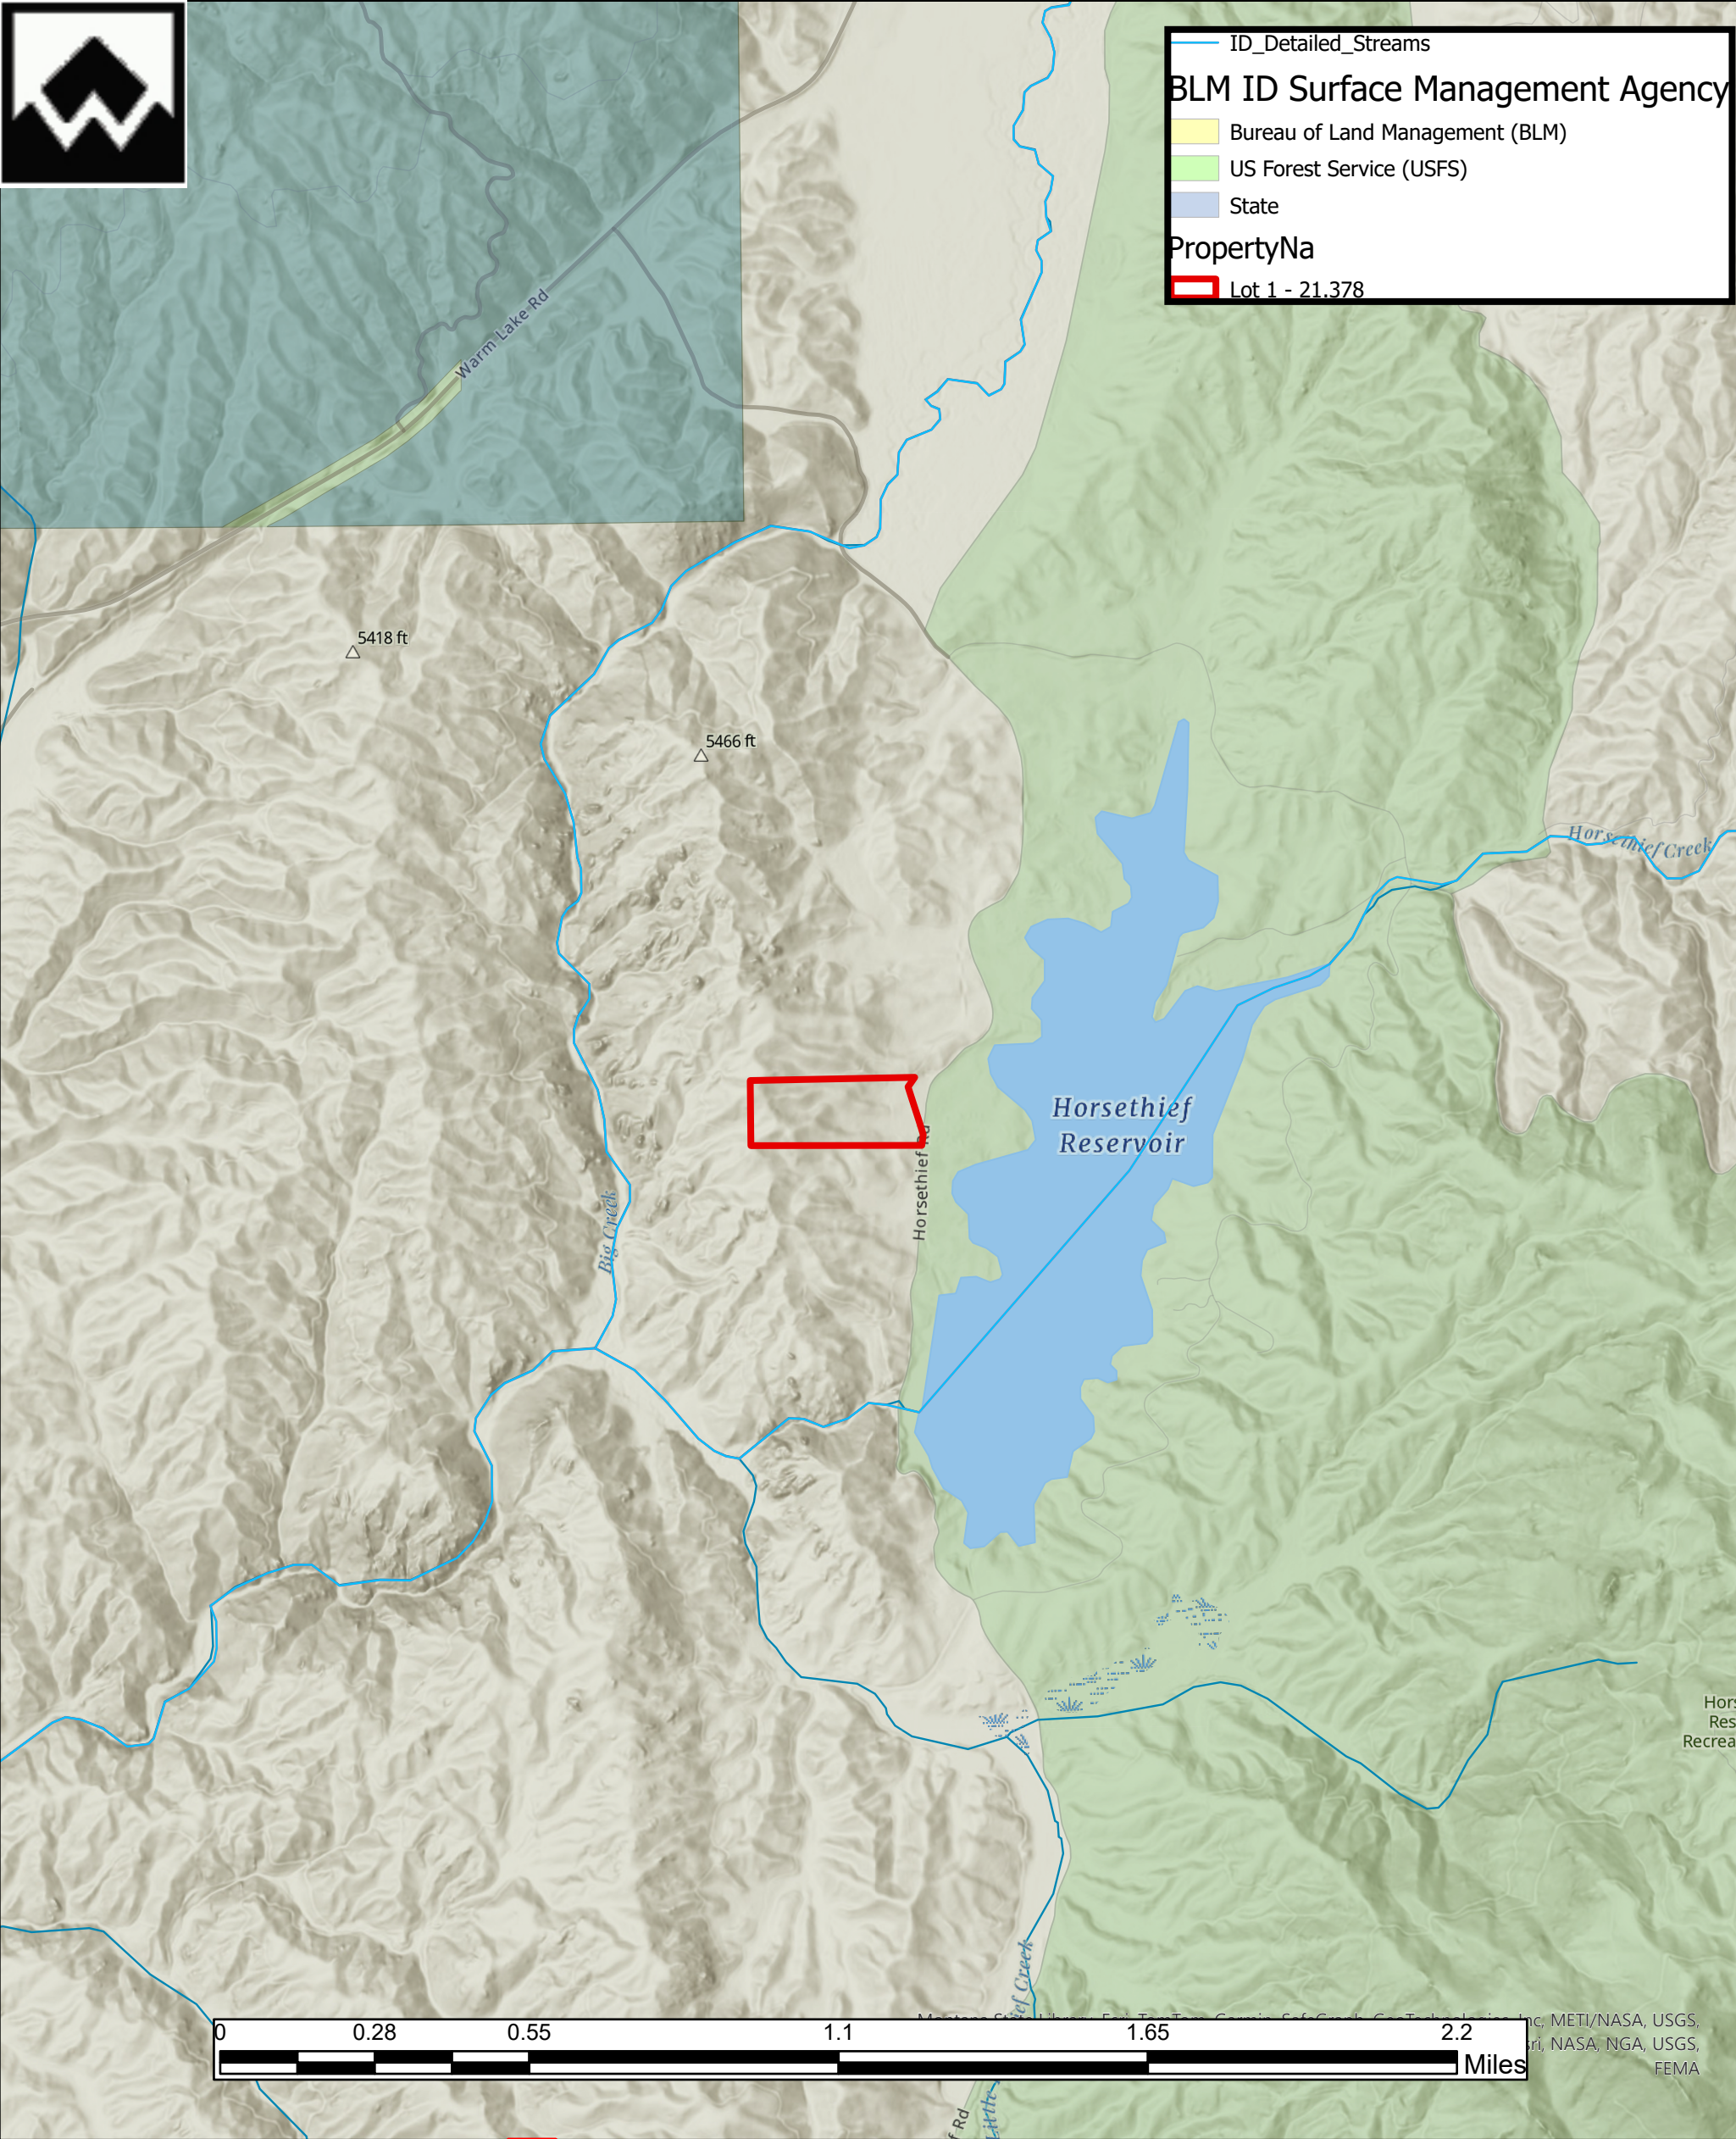

— ID\_Detailed\_Streams

**BLM ID Surface Management Agency**

- Bureau of Land Management (BLM)
- US Forest Service (USFS)
- State

**PropertyNa**

- Lot 1 - 21.378

Date Exported: 5/30/2024  
Created by: Jayden Wilks

WS, Esri, USGS