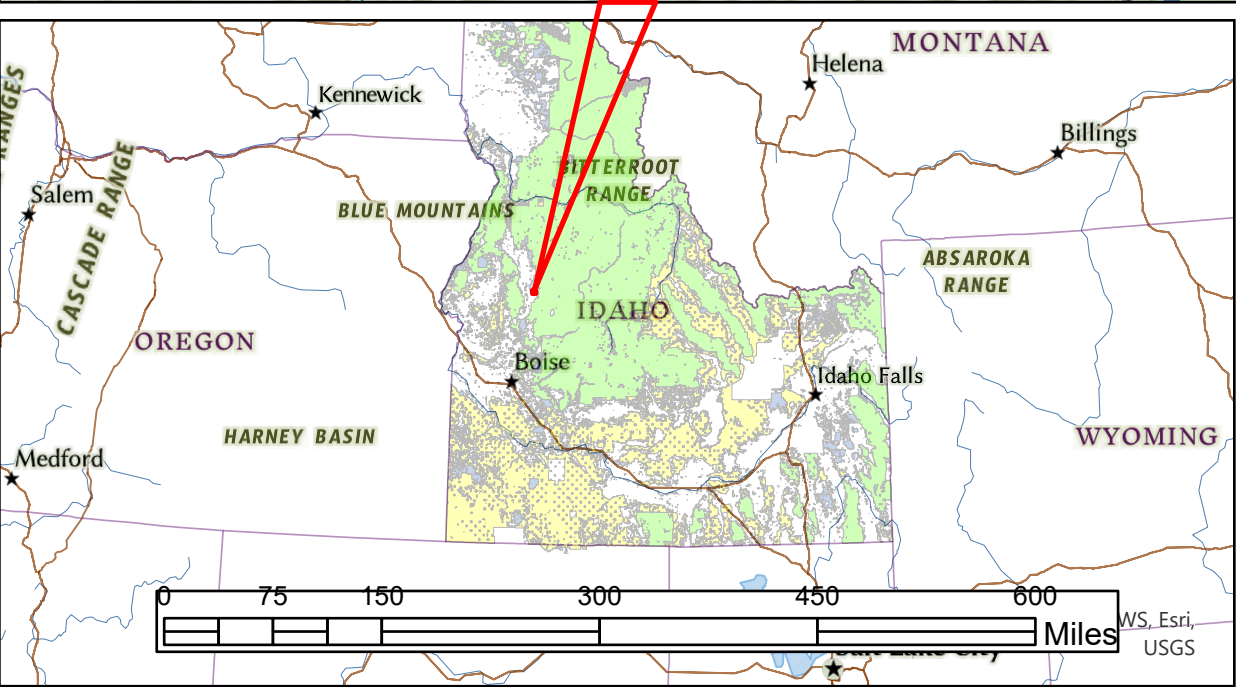

— ID\_Detailed\_Streams

**BLM ID Surface Management Agency**

- Bureau of Land Management (BLM)
- US Forest Service (USFS)
- State

**PropertyNa**

- Lot 1 - 21.378

Date Exported: 5/30/2024  
Created by: Jayden Wilks

WS, Esri, USGS