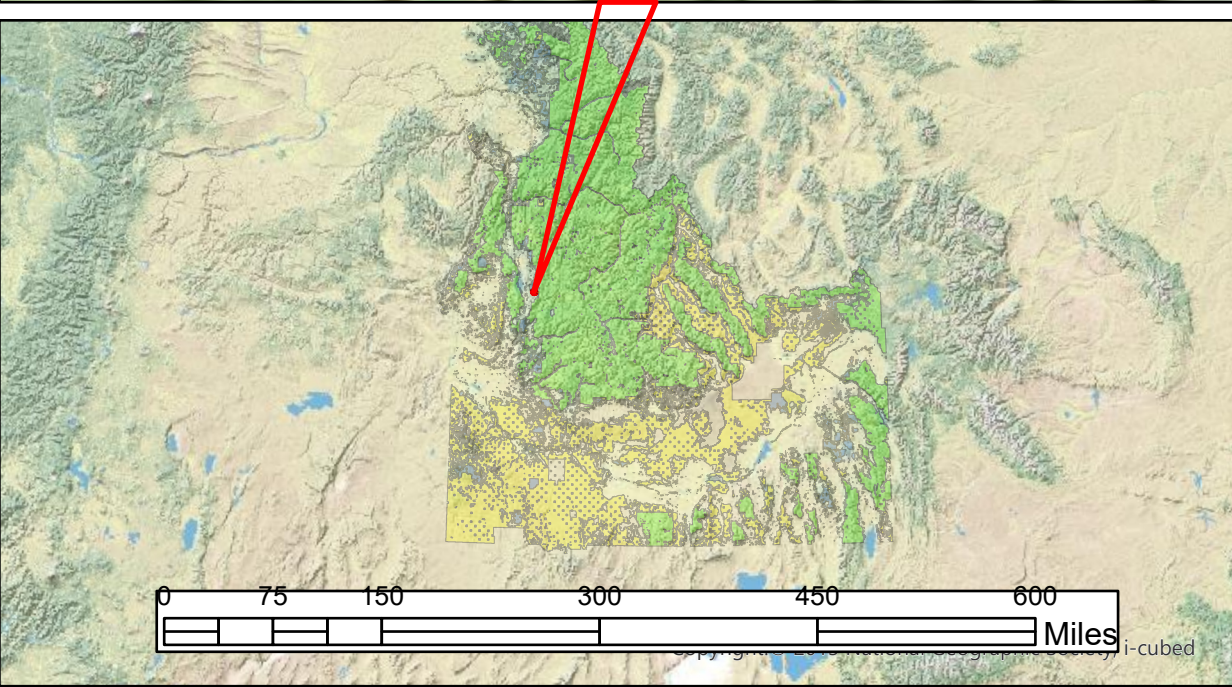

ID\_Detailed\_Streams

**BLM ID Surface Management Agency**

- Bureau of Land Management (BLM)
- US Forest Service (USFS)
- State

PropertyNa

- Lot 1 - 21.378

Date Exported: 5/30/2024  
Created by: Jayden Wilks