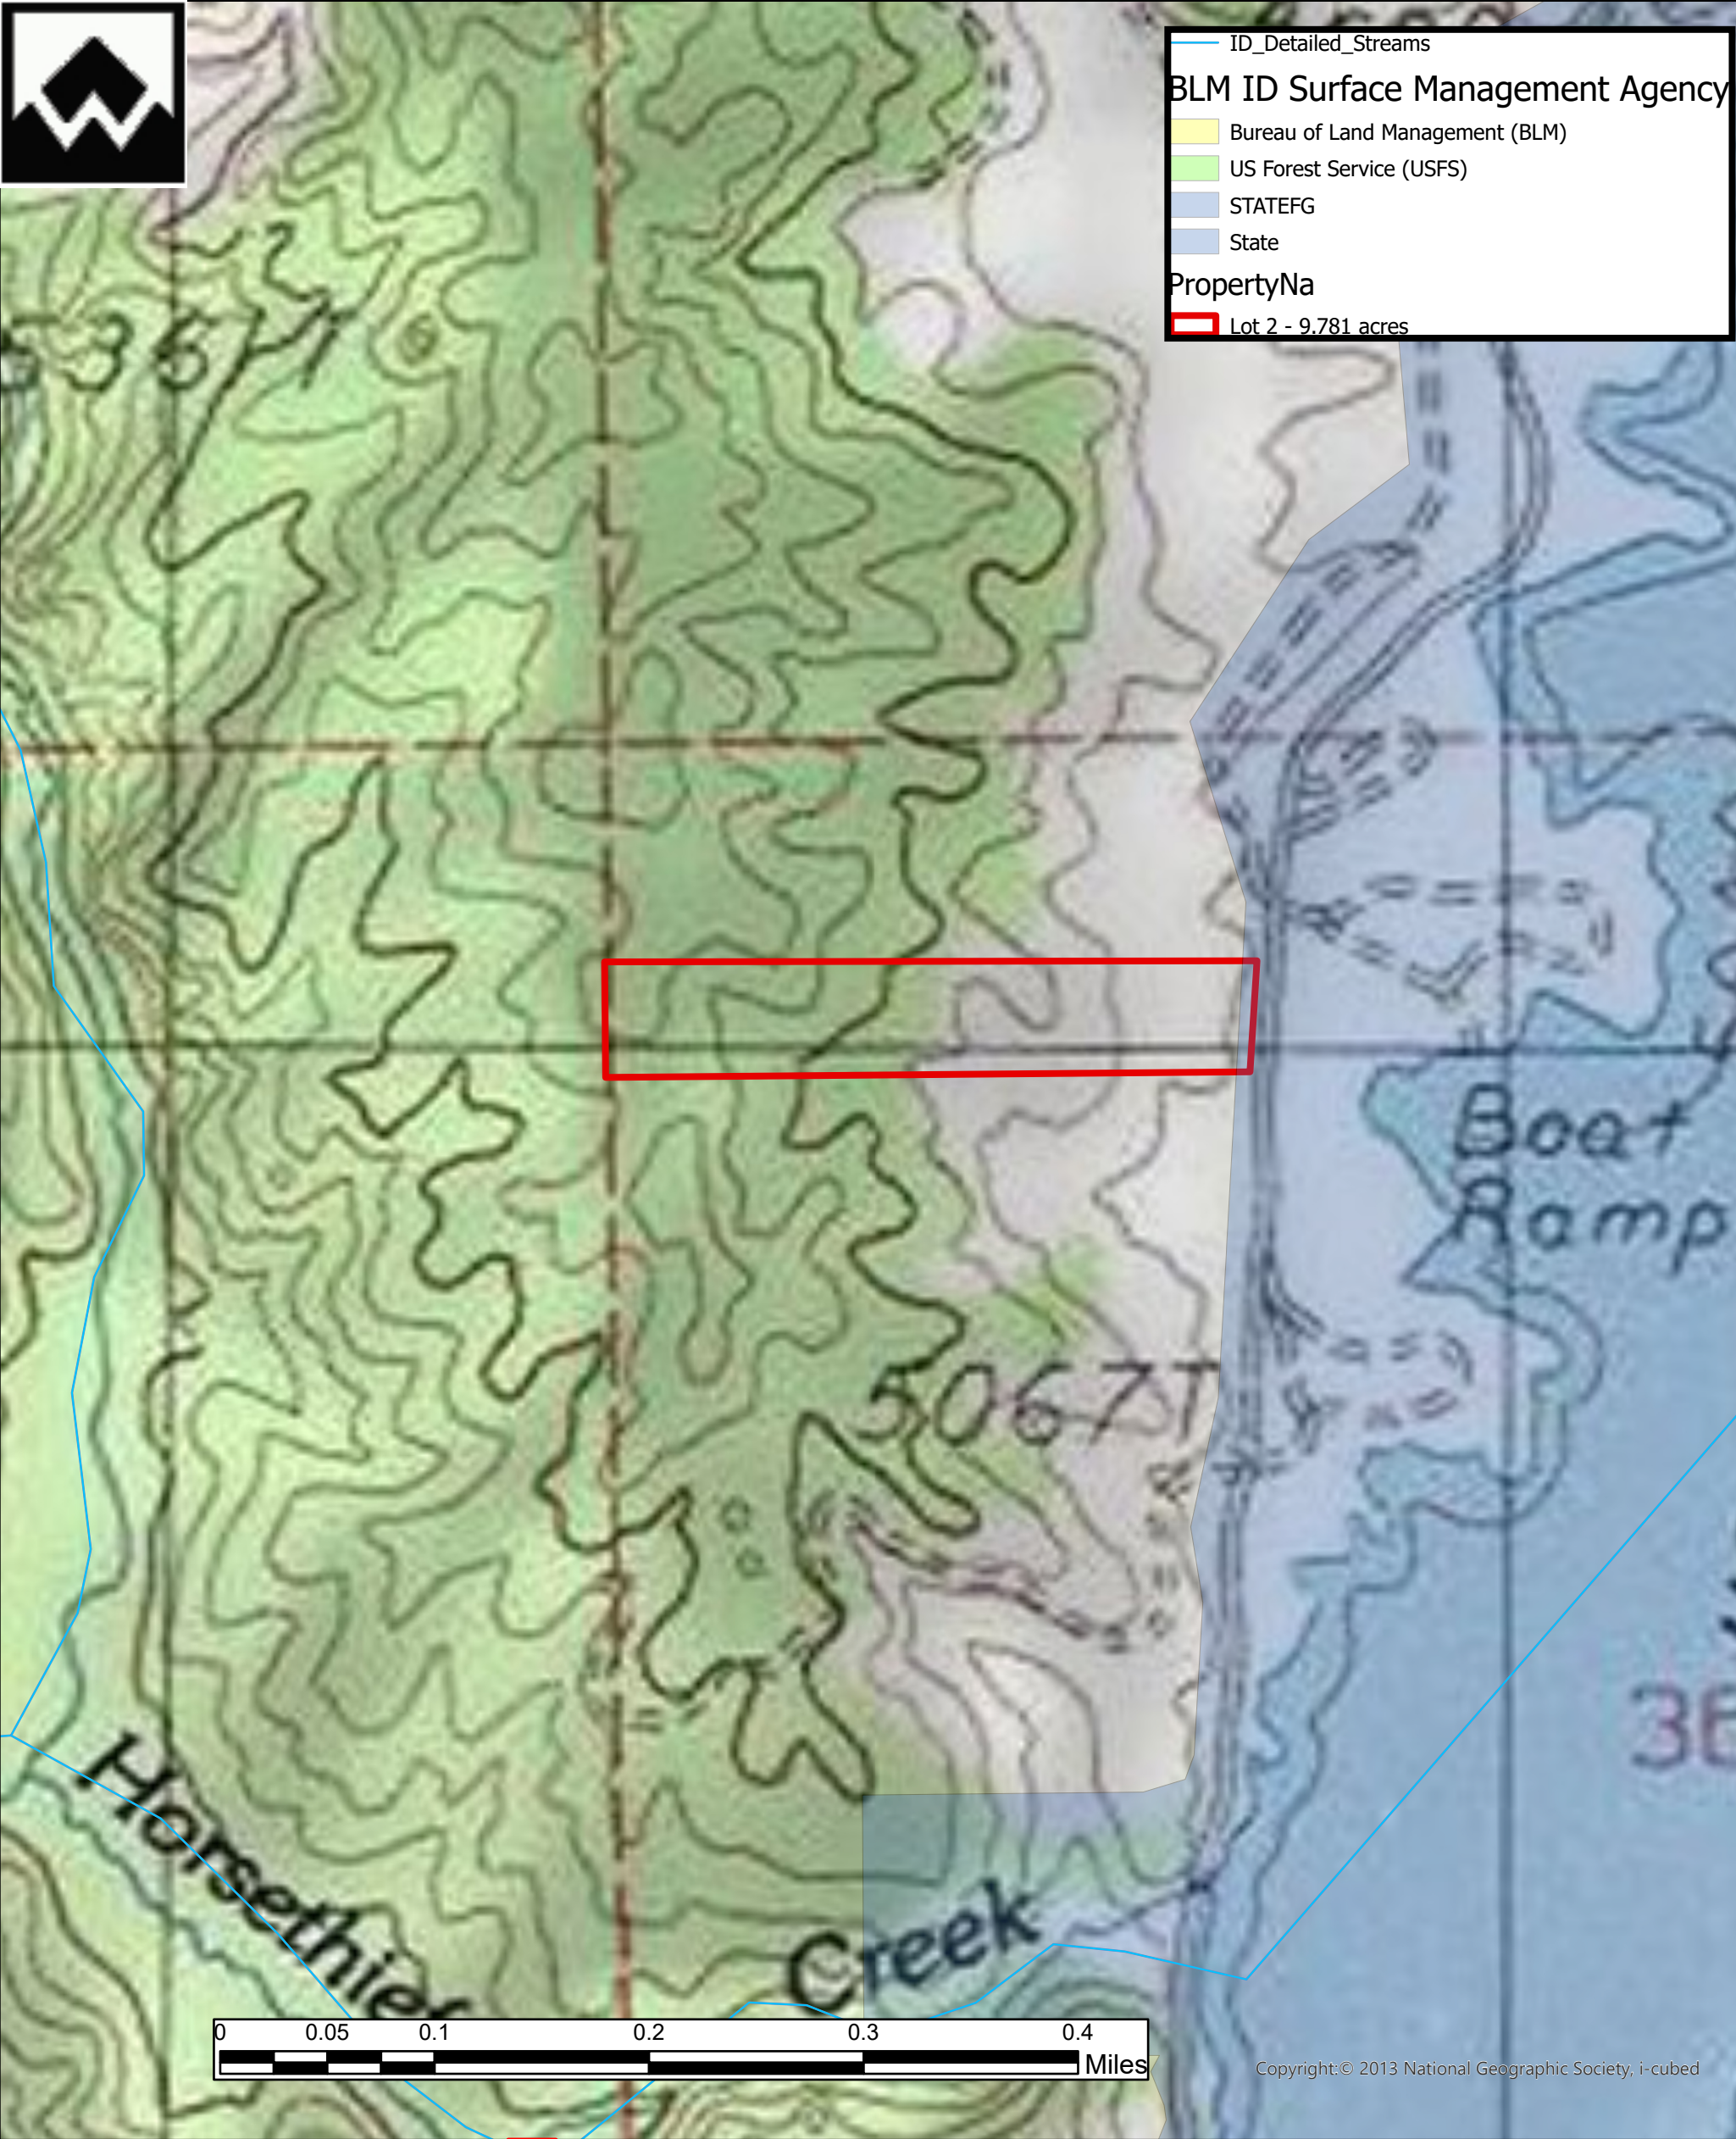

— ID_Detailed_Streams

BLM ID Surface Management Agency

- Bureau of Land Management (BLM)
- US Forest Service (USFS)
- STATEFG
- State

PropertyNa

- Lot 2 - 9.781 acres

Copyright: © 2013 National Geographic Society, i-cubed