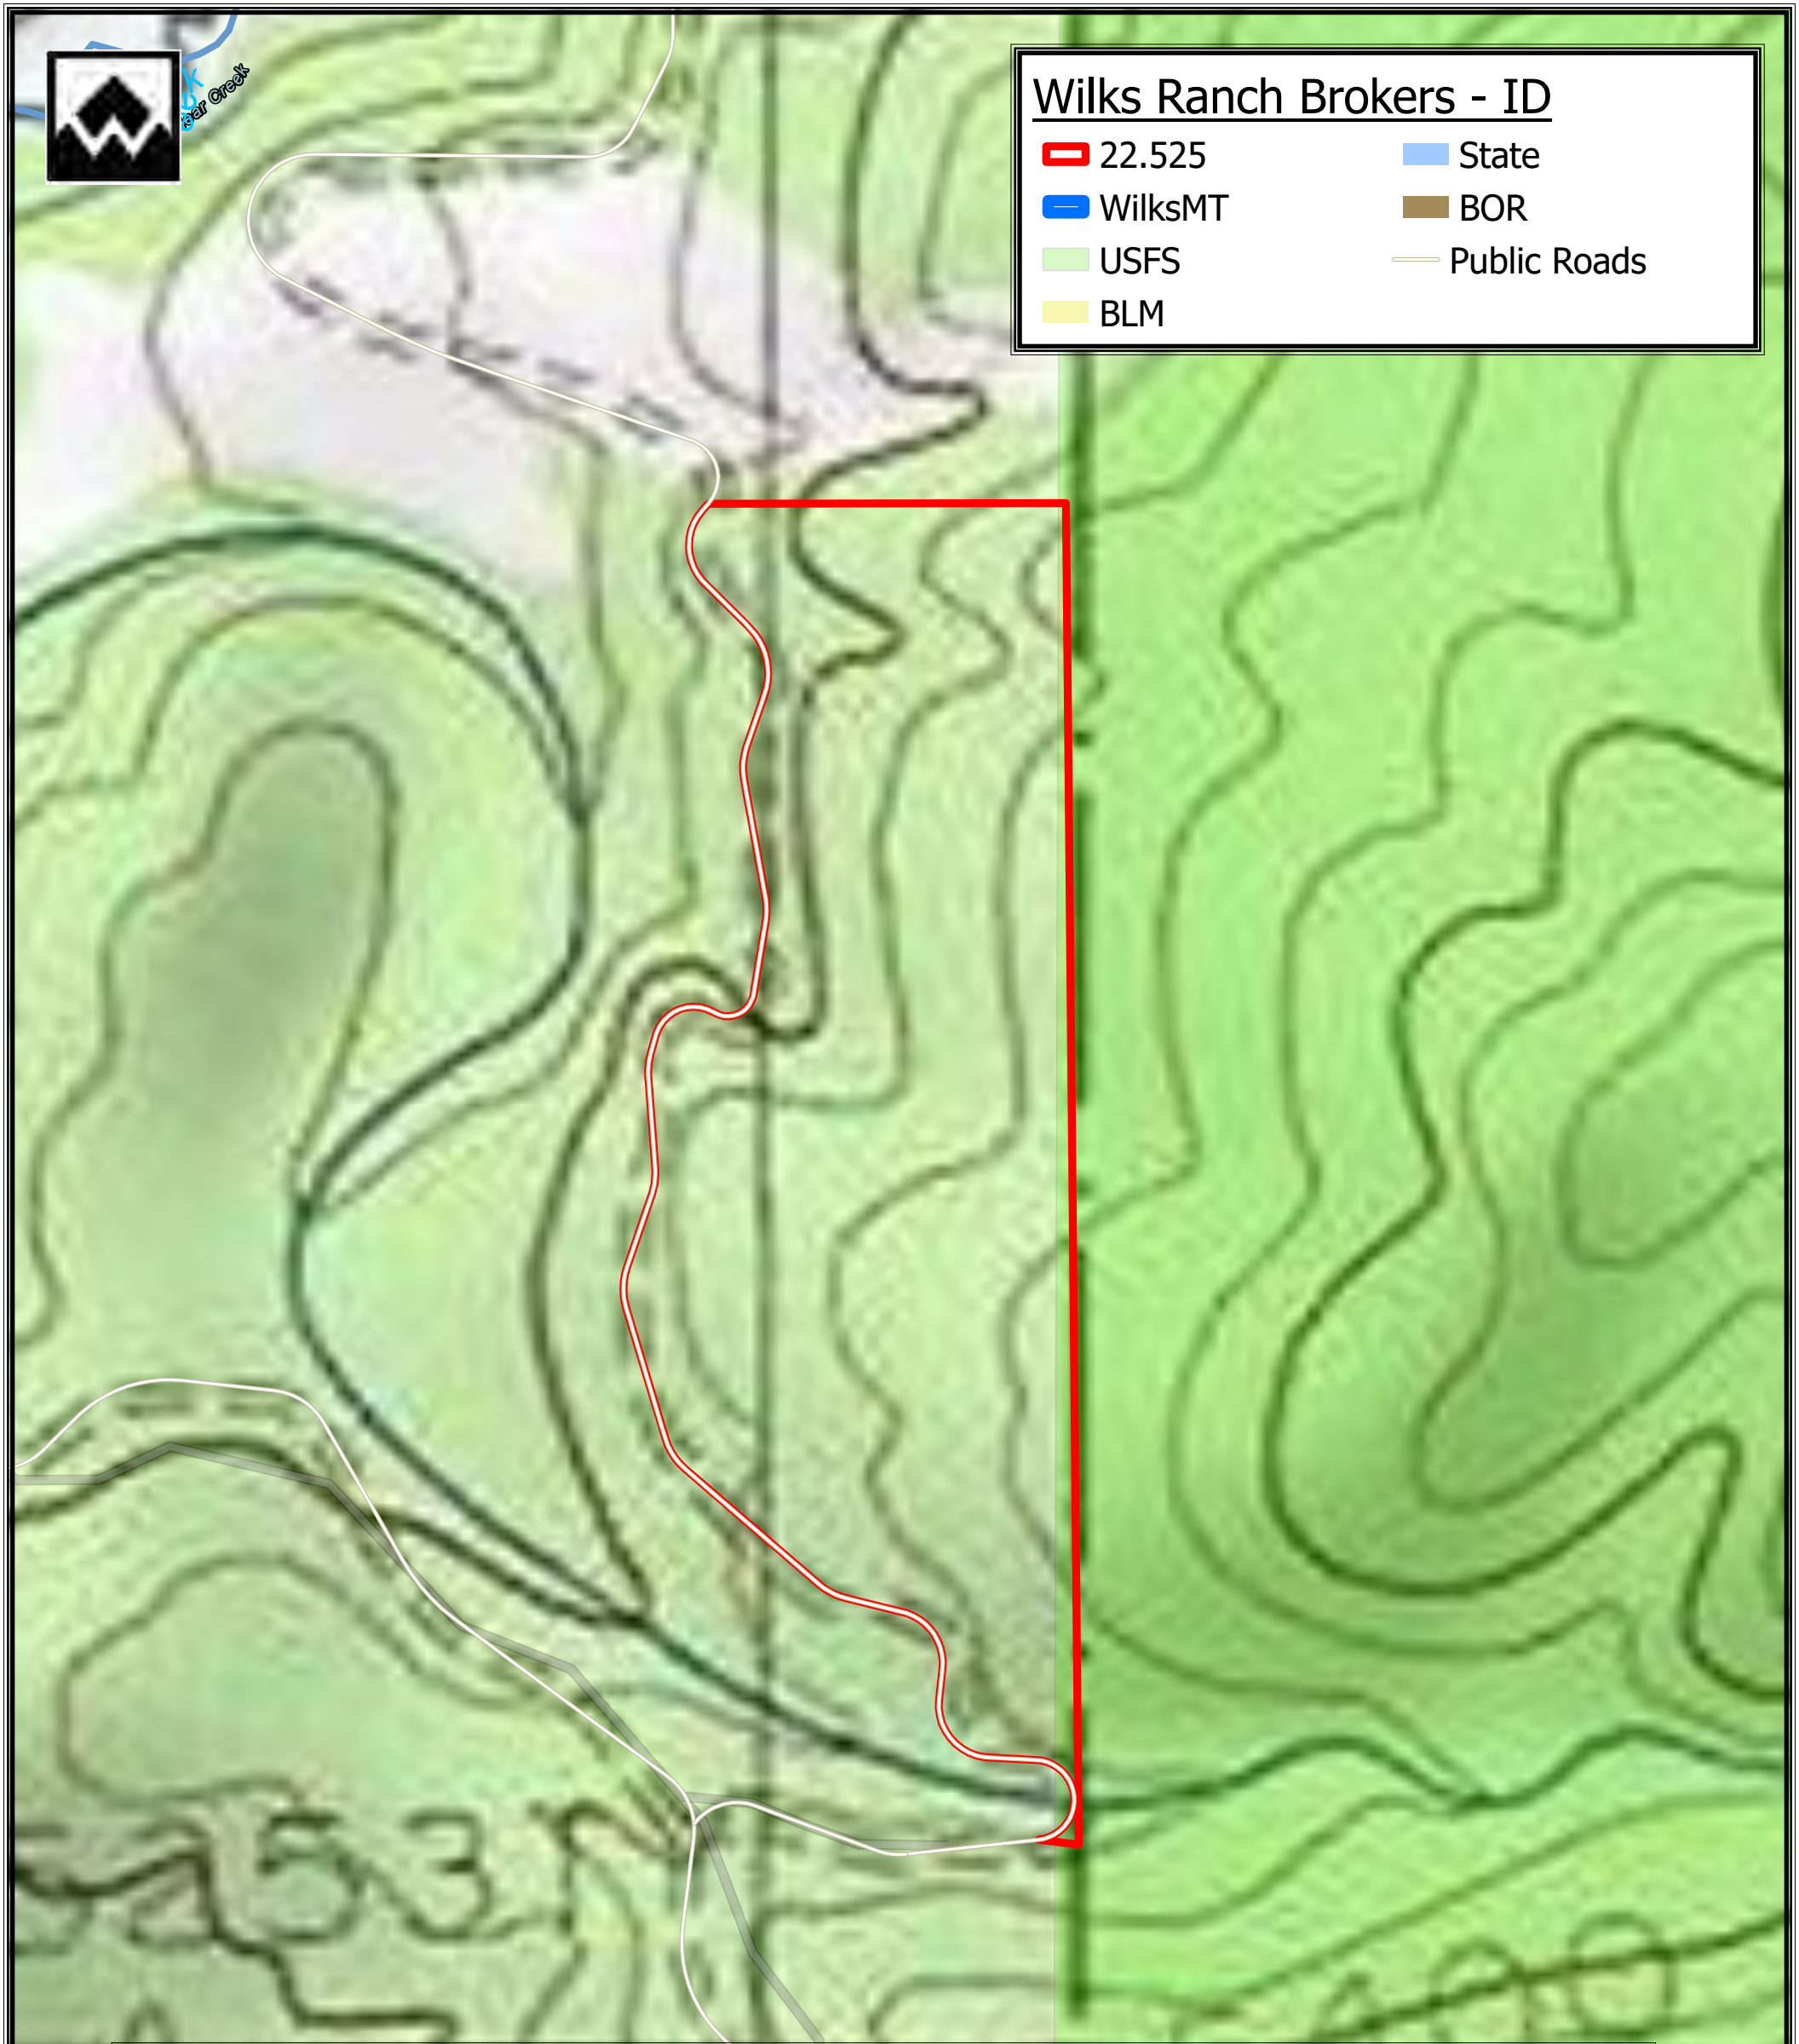

Bar Creek

Wilks Ranch Brokers - ID

| | |
|---------|--------------|
| 22.525 | State |
| WilksMT | BOR |
| USFS | Public Roads |
| BLM | |

Community Maps
SafeGraph,
US Bureau,
Garmin, IPC

Author: Ryan Mechling
Date Exported: 6/25/2024